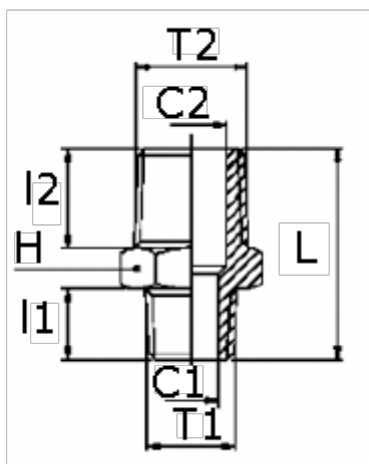

Data Sheet

Article number: 589112TR1838

Description: Nipple 1112TR
Reduction, R1/8" - R3/8"

Measures

C1 = 5.5
C2 = 11.5
H = 17
L = 23.5
I1 = 7.5
I2 = 11.0
T = 1/8"
T2 = 3/8"